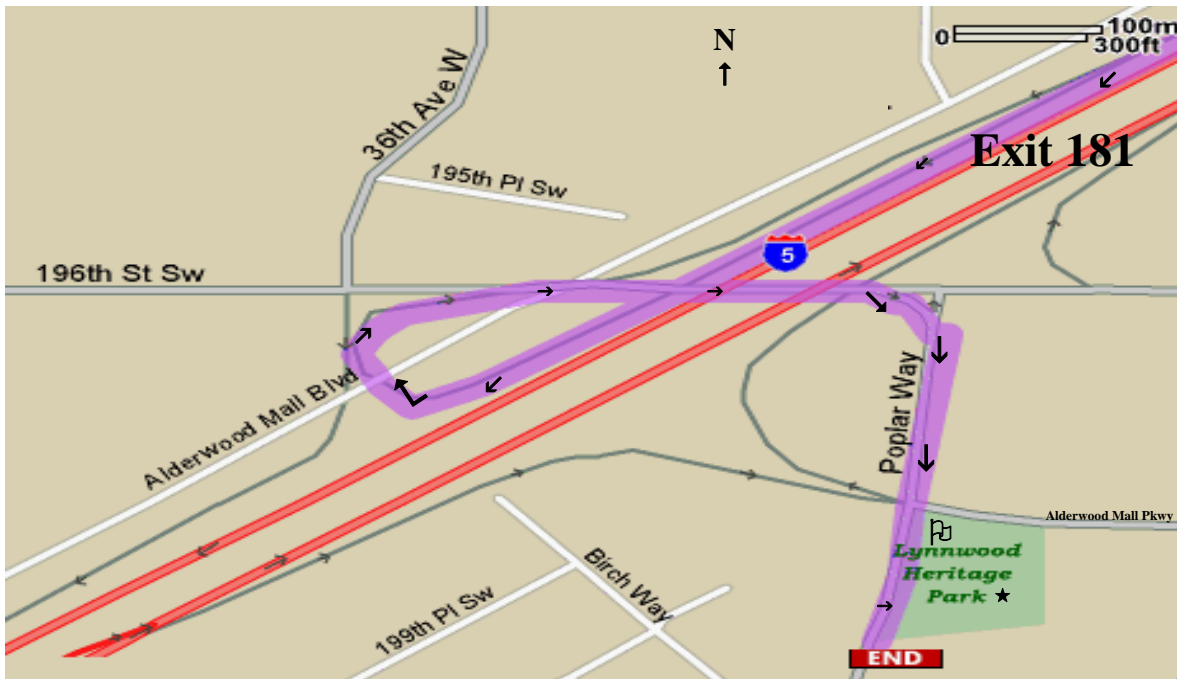

# SOUTH SNOHOMISH COUNTY

## Visitor Information Center

**Heritage Park** is located at :

19921 Poplar Way ♦ Lynnwood, WA (corner of Alderwood Mall Parkway & Poplar Way)

From I-5 South take Exit 181 (use 524 East). Merge onto 196th St SW (524). Stay in the left lane as you exit freeway. Immediately get in right lane only and turn onto Poplar Way. Move over to center lane. Go one block to Heritage Park on the left at the SE corner of Alderwood Mall Parkway and Poplar Way.

From I-5 North, take Exit 181B, turn right.

Blue Visitor Information signs direct you to the Park from the freeway and city streets.

**Open Daily ♦ 425-776-3977**